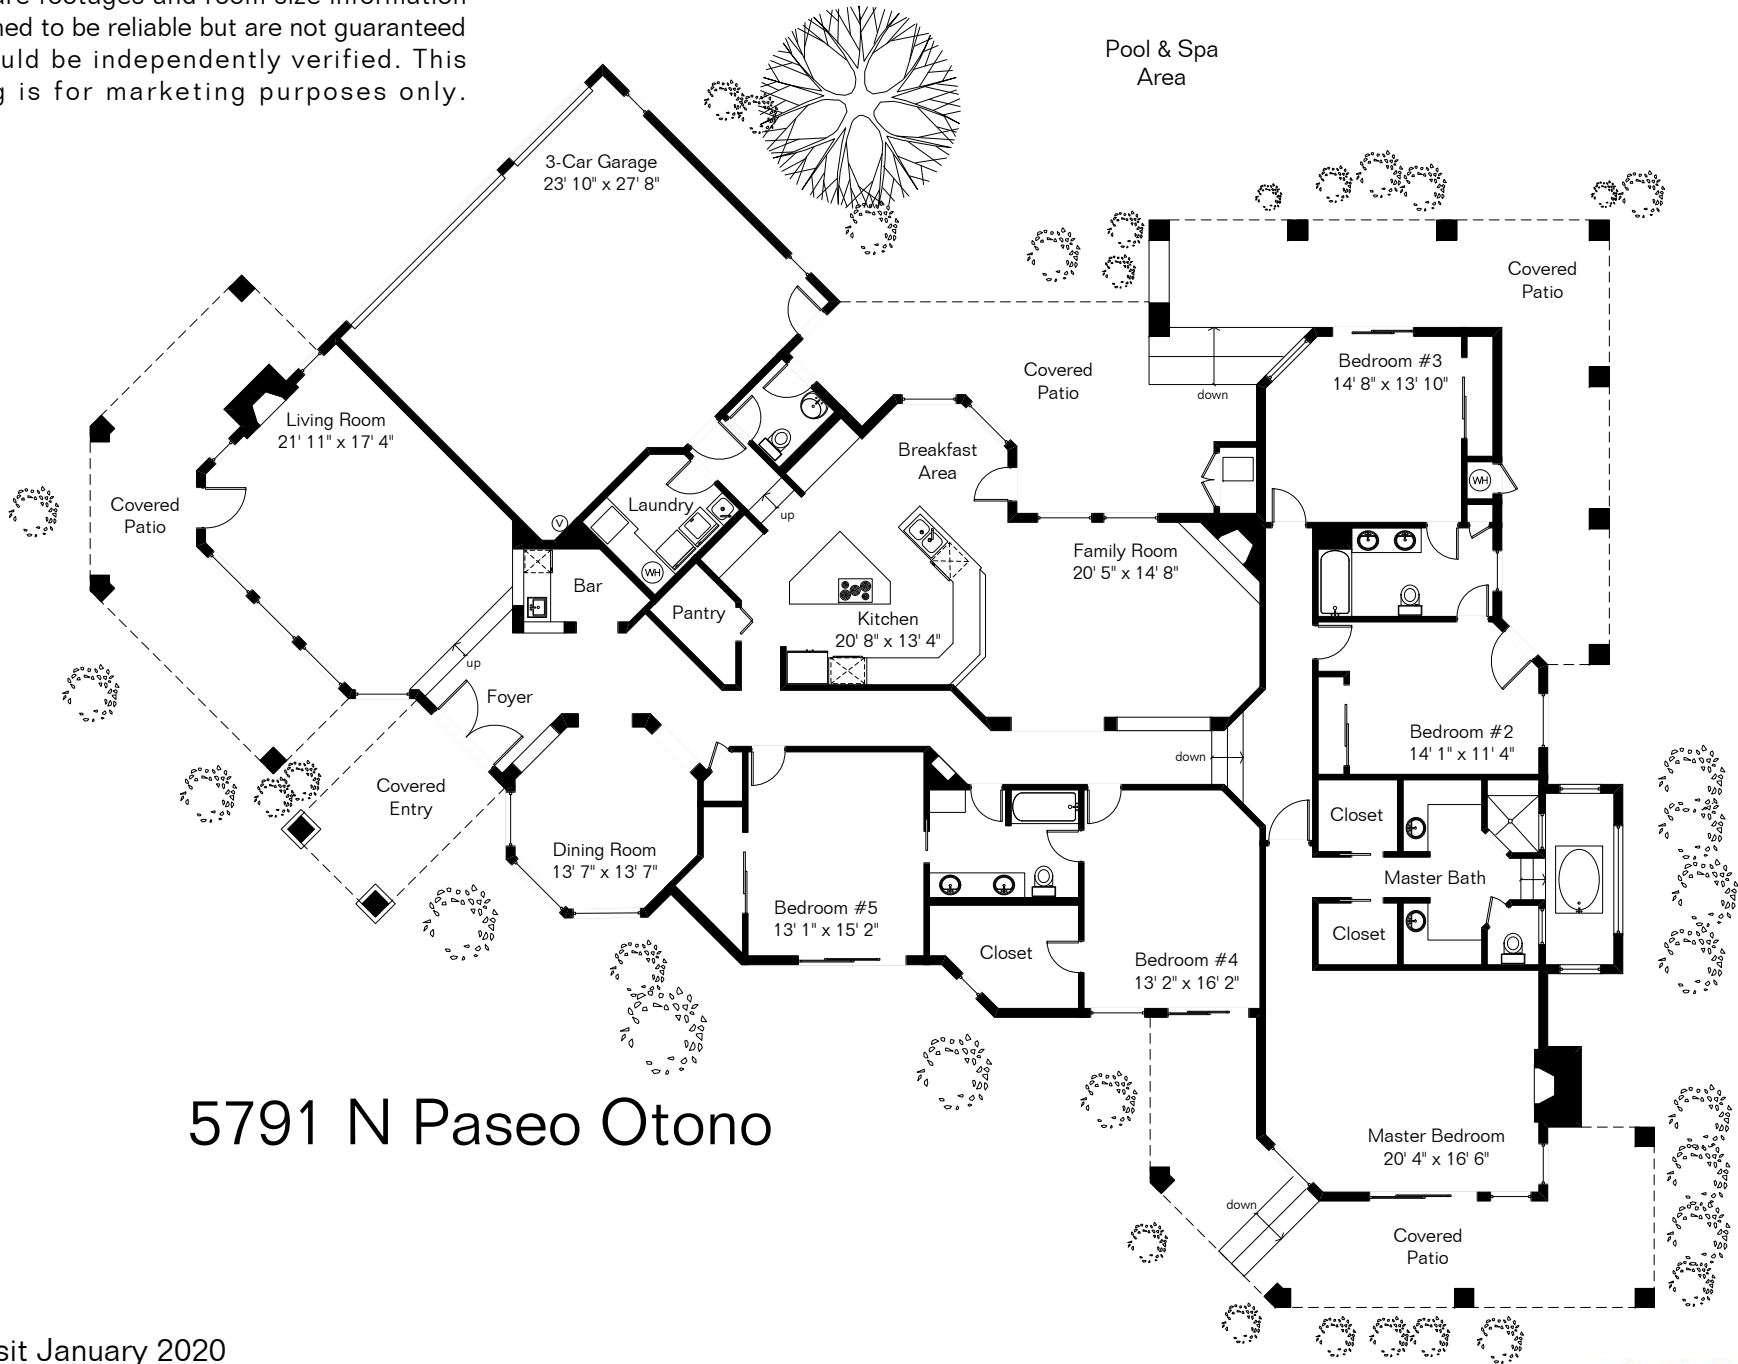

The square footages and room size information are deemed to be reliable but are not guaranteed and should be independently verified. This drawing is for marketing purposes only.

5791 N Paseo Otono

Site Visit January 2020

Copyright 2020 Floor Plans First! LLC
All Rights Reserved.

Living Area 3,954 Sq Ft
Garage 671 Sq Ft

www.FloorPlansFirst.com

Toll Free (877) 887-1500
Voice (520) 881-1500